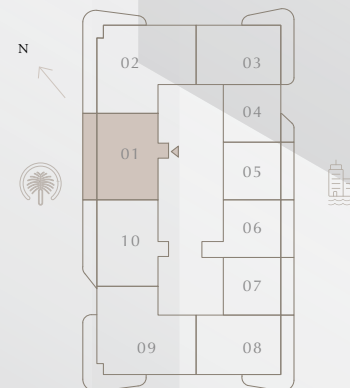

# FLOORPLAN

### 2 BEDROOM TYPE A 2

LEVEL 19-33 |

UNIT 01

SUITE AREA	1150.55 SQ.FT.	106.89 SQ.M.
BALCONY AREA	257.26 SQ.FT.	23.90 SQ.M.
TOTAL AREA	1407.81 SQ.FT.	130.79 SQ.M.

KEY PLAN LEVEL

19-33

KEY SECTION