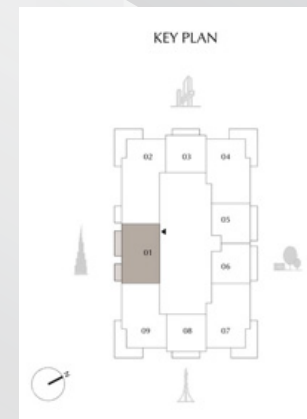

Central Vista
Pool

Pool
Shower

World-Class
Gymnasium

BBQ
Areas

Kids' Play
Area

Pool Cabanas
Step Up Deck

FLOORPLAN

ADDRESS RESIDENCES ZABEEL

DIFC Views

TOWER 2

2 BEDROOM

LEVELS 04 - 28 UNIT 01

SUITE AREA	1,003.52 SQ.FT.	93.23 SQ.M.
BALCONY AREA	143.68 SQ.FT.	13.30 SQ.M.
TOTAL AREA	1,146.68 SQ.FT.	106.53 SQ.M.

**IN THE
HEART
OF A
VIBRANT
LOCATION**