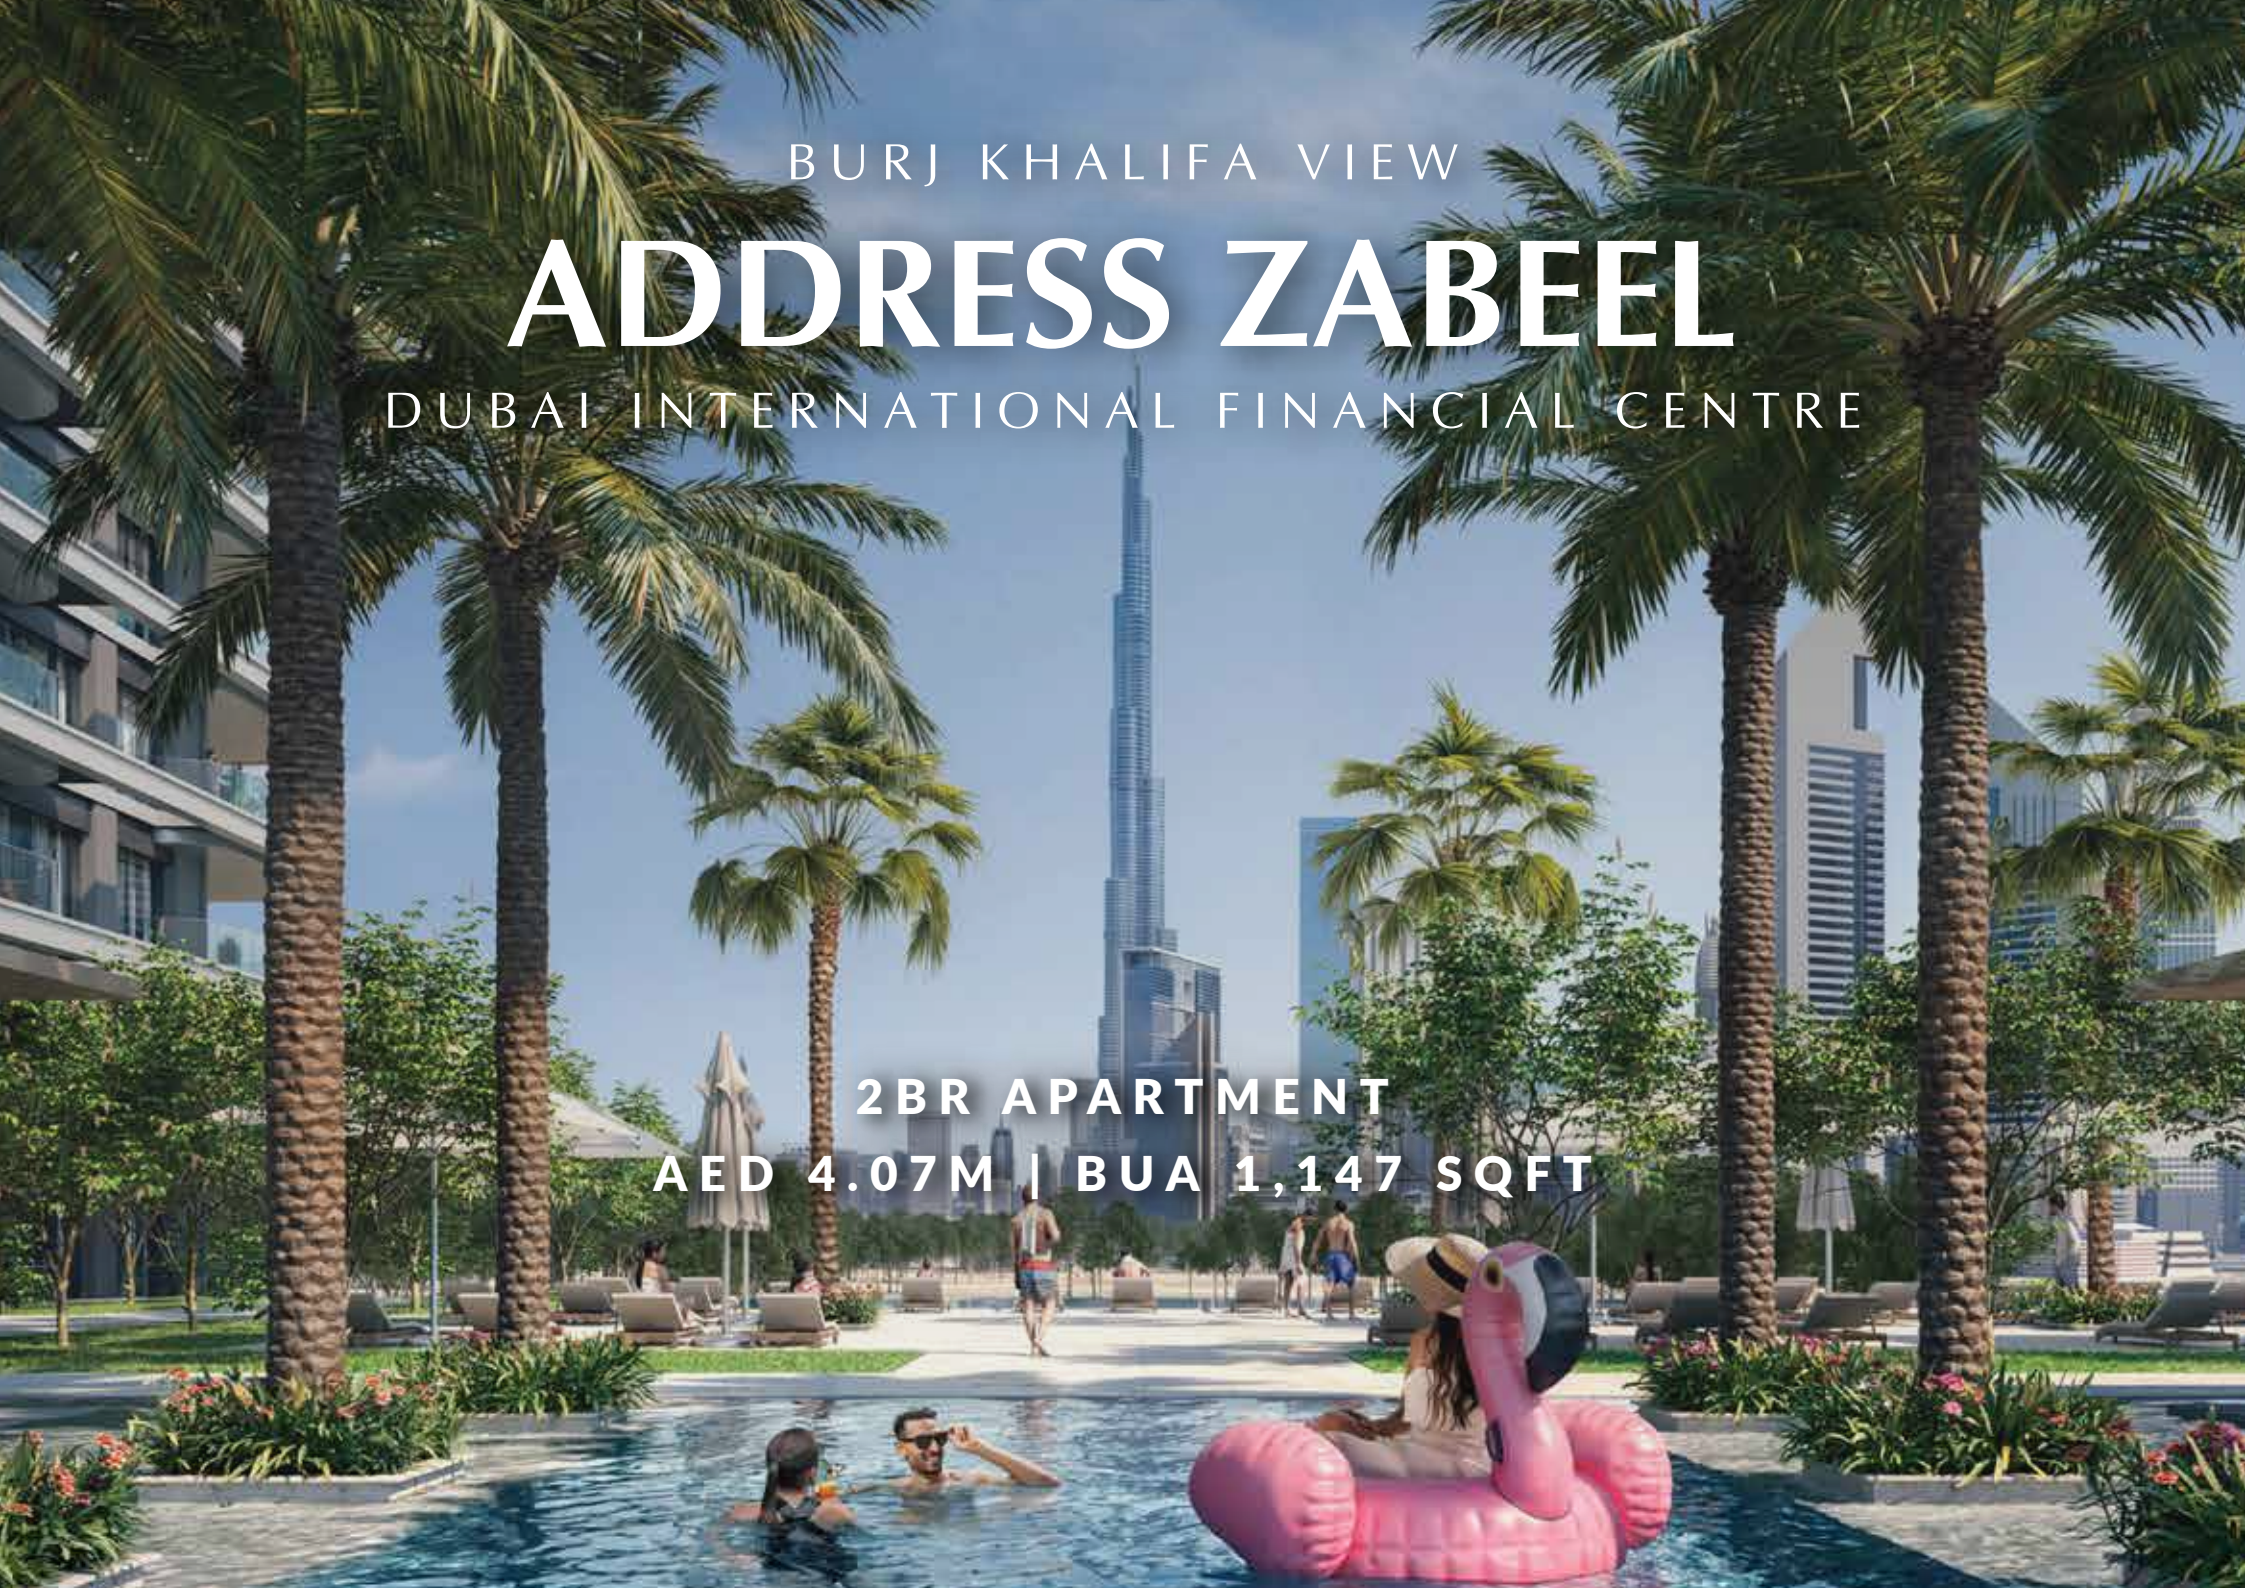

BURJ KHALIFA VIEW

ADDRESS ZABEEL

DUBAI INTERNATIONAL FINANCIAL CENTRE

2BR APARTMENT

AED 4.07M | BUA 1,147 SQFT

BURJ KHALIFA VIEWS

16th floor

Welcome to the epitome of luxury living at Address Residences Zabeel, nestled within the vibrant heart of Dubai International Financial Centre (DIFC). This exclusive 2-bedroom apartment offers an unparalleled fusion of opulence, comfort, and breathtaking views of the iconic Burj Khalifa.