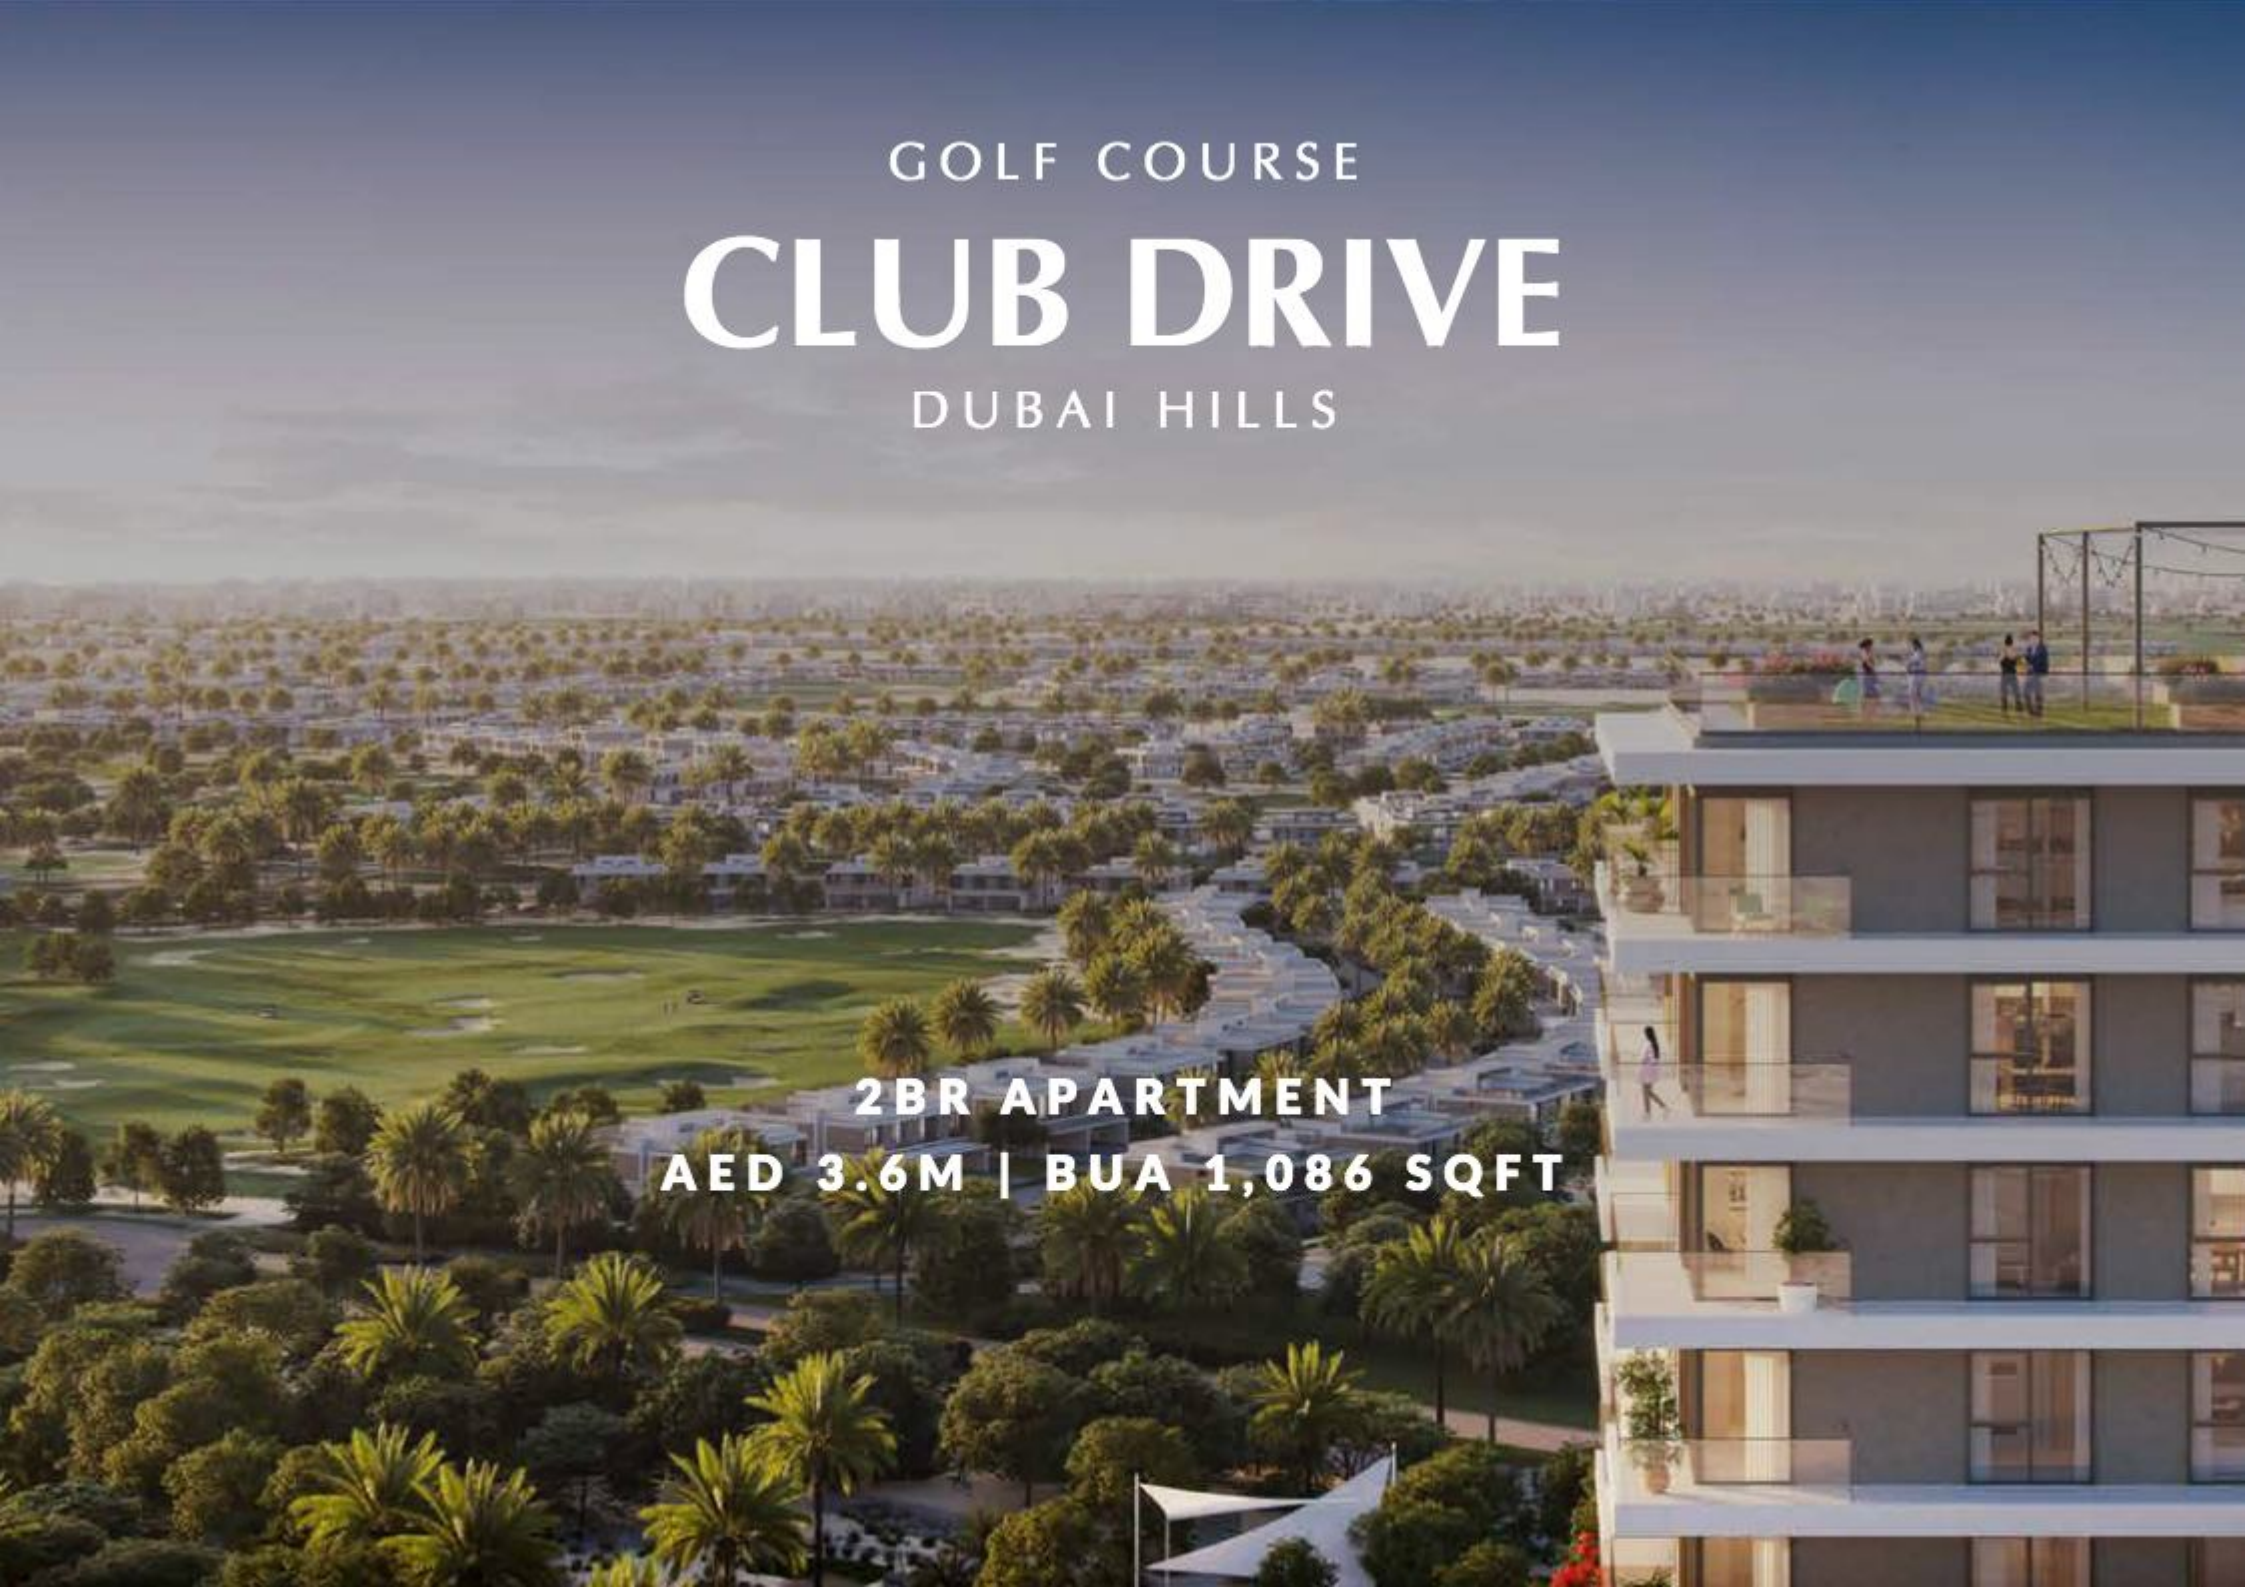

GOLF COURSE
CLUB DRIVE
DUBAI HILLS

2BR APARTMENT
AED 3.6M | BUA 1,086 SQFT

GOLF COURSE VIEWS

17th floor

Experience luxurious living at Club Drive in Dubai Hills, where every moment is defined by elegance and sophistication. This exquisite 2-bedroom apartment offers unparalleled comfort and style, set amidst the prestigious surroundings of the renowned Dubai Hills Estate. Enjoy breathtaking views of the lush greenery and manicured fairways of the stunning golf course right from your own private oasis. With unparalleled amenities and impeccable design, Club Drive invites you to indulge in the epitome of modern urban living.