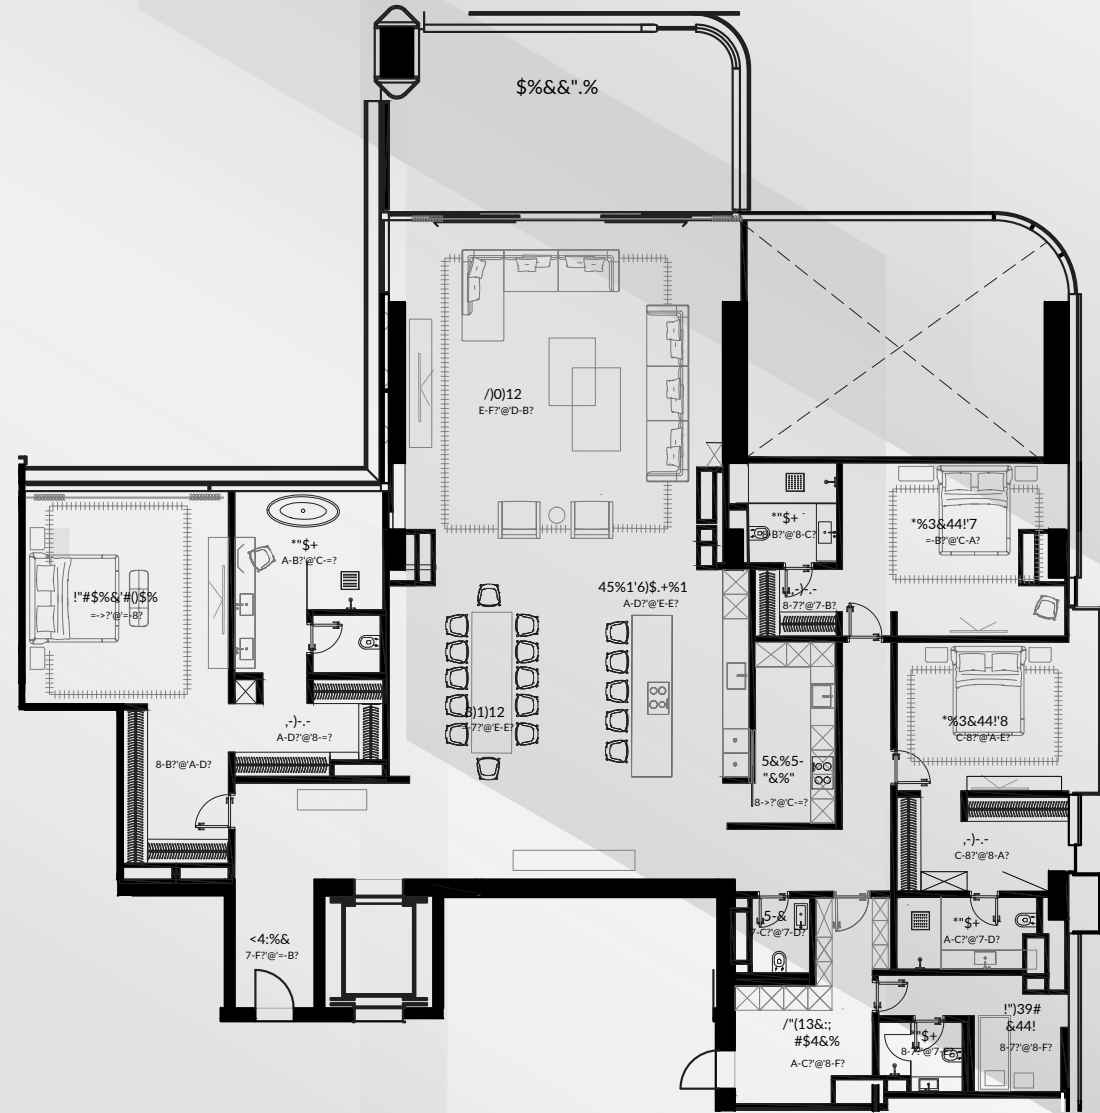

# FLOORPLAN

## ORLA

DORCHESTER COLLECTION

DUBAI

Sea View

Beach View

## Unit 502

3 Bedroom Simplex | 5 Bathrooms | 3 Parking Spaces

Residence	3,961 sq. ft.	368 sq. mt.
Terrace	441 sq. ft.	41 sq. mt.
<b>Total</b>	<b>4,402 sq. ft.</b>	<b>409 sq. mt.</b>

**IN THE  
HEART  
OF A  
VIBRANT  
LOCATION**