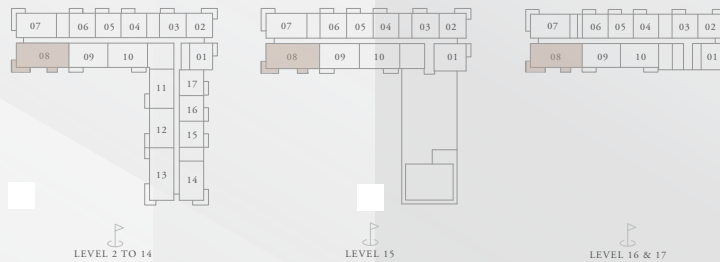

FLOORPLAN

CLUB DRIVE

DUBAI HILLS ESTATE

BUILDING B 3 BEDROOM TYPE 2

UNITS

B208, B308, B408, B508, B608, B708, B808, B908, B1008, B1108, B1208, B1308,
B1408, B1508, B1608, B1708

SUITE AREA	1357.11 SQ.FT.	126.08 SQ.M.
BALCONY AREA	203.44 SQ.FT.	18.90 SQ.M.
TOTAL AREA	1560.55 SQ.FT.	144.98 SQ.M.

KEY SECTION

KEY PLANS