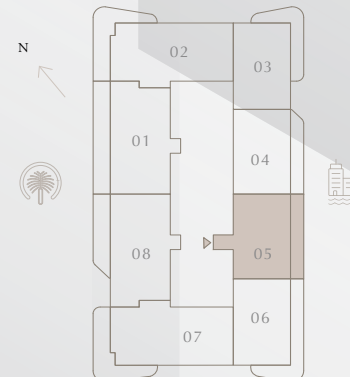

# FLOORPLAN

### 2 BEDROOM TYPE C 1

LEVEL 36-54 |

UNIT 05

SUITE AREA	1127.41 SQ.FT.	104.74 SQ.M.
BALCONY AREA	217.43 SQ.FT.	20.20 SQ.M.
TOTAL AREA	1344.84 SQ.FT.	124.94 SQ.M.

#### KEY PLAN LEVEL

36-54