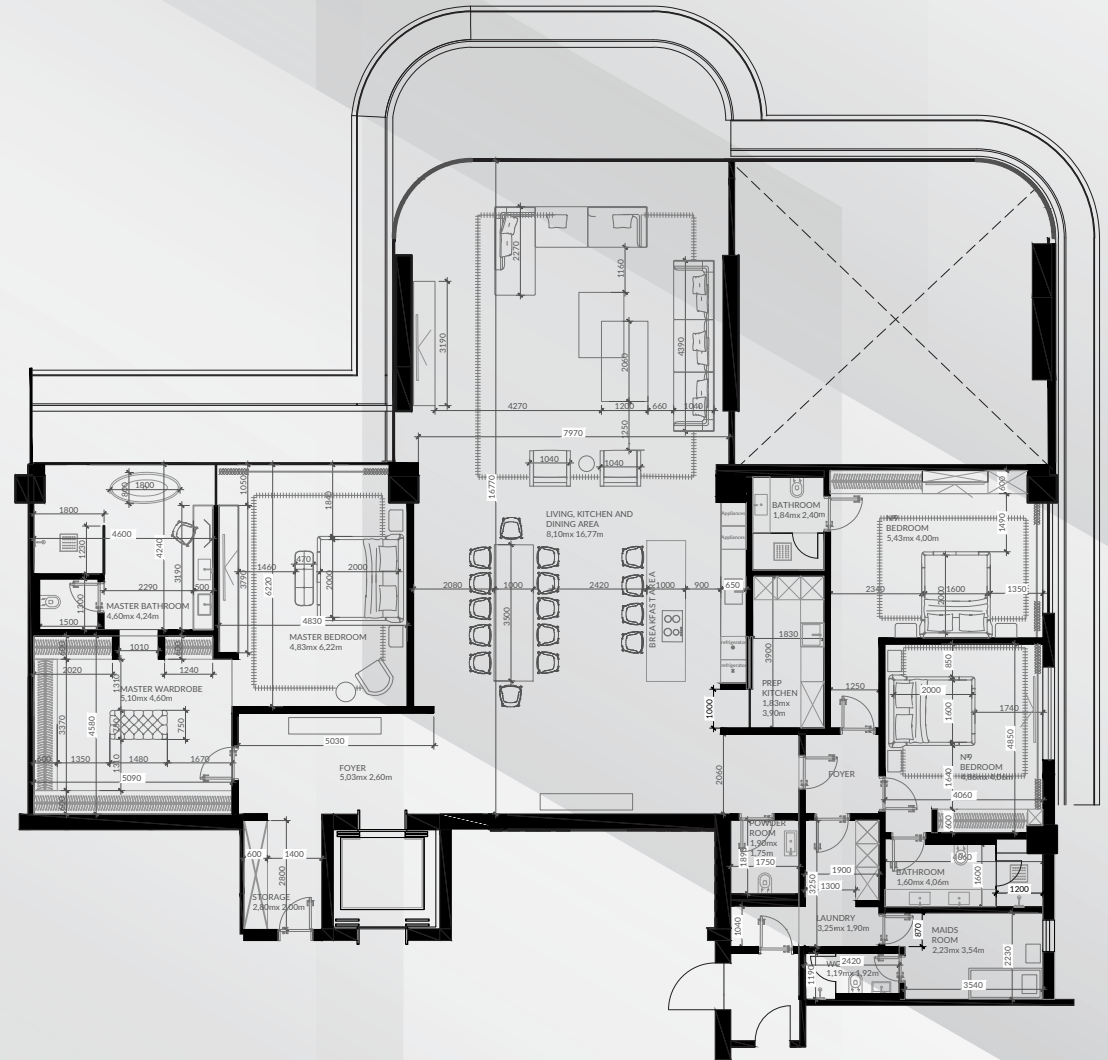

FLOORPLAN

ORLA

DORCHESTER COLLECTION

DUBAI

Sea View

Beach View

Unit 302

3 Bedrooms | 4 Bathrooms | 3 Parking Spaces

Residence	3,640 sq. ft.	338 sq. mt.
Terrace	415 sq. ft.	39 sq. mt.
Total	4,055 sq. ft.	377 sq. mt.