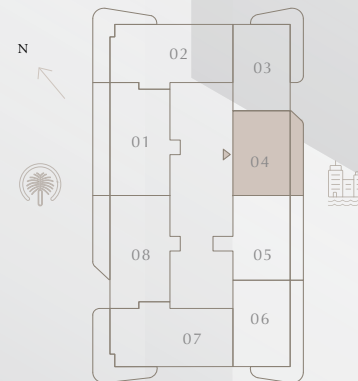

# FLOORPLAN

ADDRESS  
RESIDENCES  
THE BAY

## 2 BEDROOM TYPE C 2

LEVEL 36-54 |

UNIT 04

SUITE AREA	1061.11 SQ.FT.	98.58 SQ.M.
BALCONY AREA	203.22 SQ.FT.	18.88 SQ.M.
TOTAL AREA	1264.33 SQ.FT.	117.46 SQ.M.

KEY PLAN LEVEL

36-54

KEY SECTION