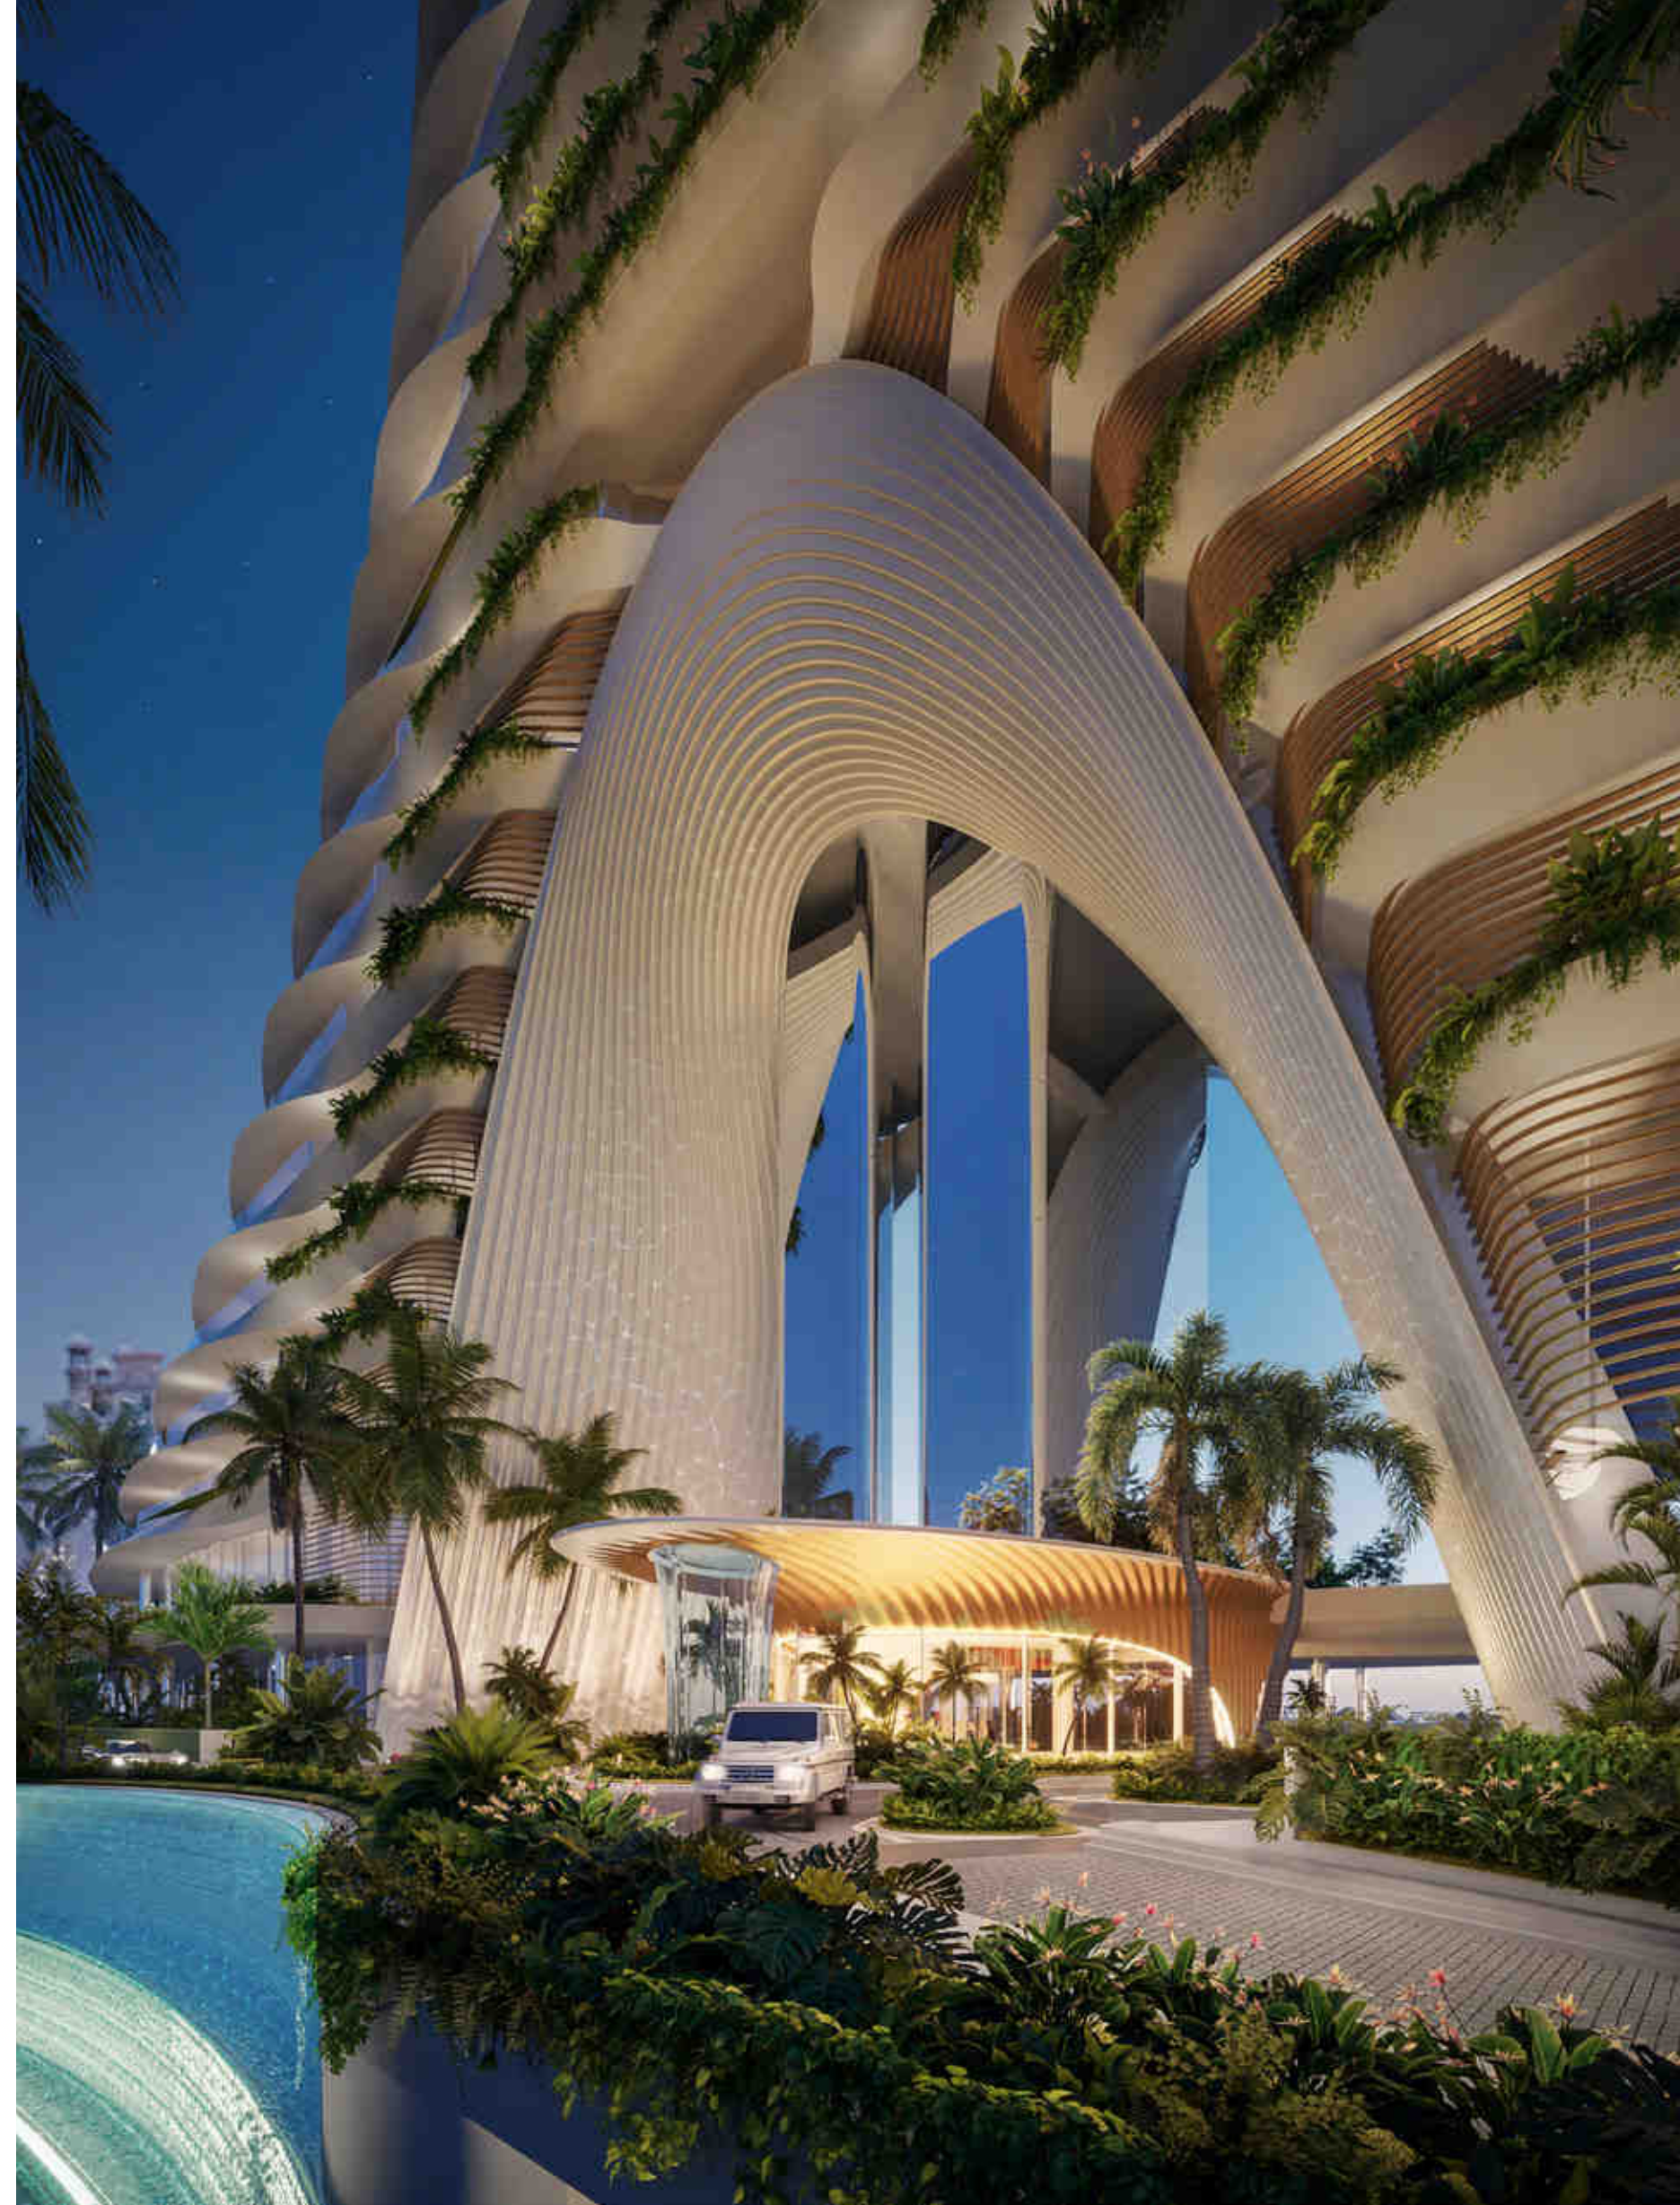

THE MASTERPIECE
WITH THE GRANDEST *of*
ENTRANCES

A grand entrance that opens up a gateway to an exclusive community and a dawn of new cosmopolitan mode of living.